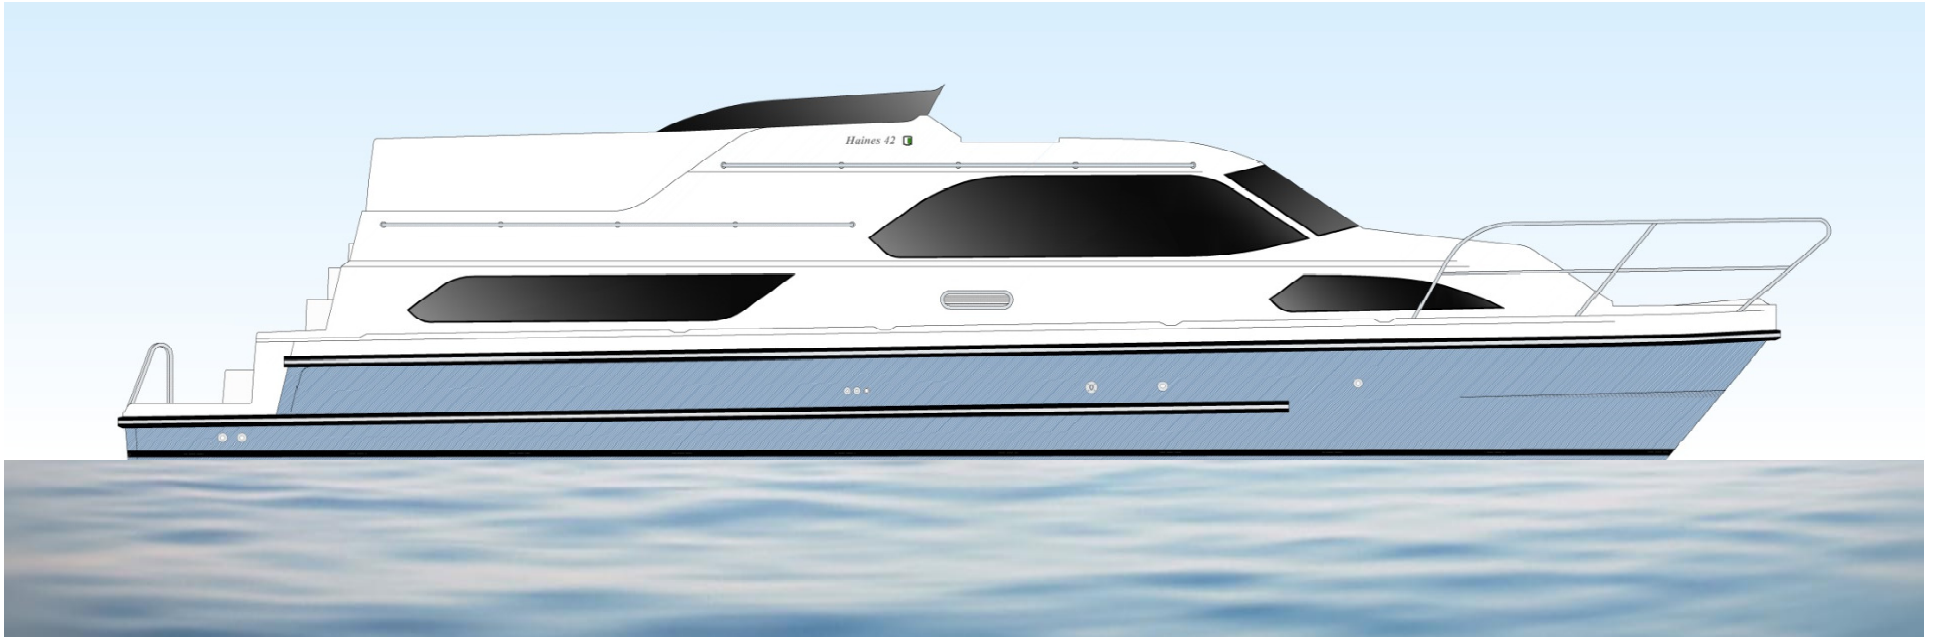

Haines 42 Elegance

HAINES

- Inland waterways cruiser with up to 8 berths
- Optional layouts – 6 + 2 berth family cruiser or 2 + 2 berth with open plan layout
- Large raised aft deck space for entertaining
- 60hp or 85hp engine options, with river speeds up to 8 knots with exceptional fuel economy
- Live aboard comfort with a large master en-suite cabin
- Excellent storage and full headroom throughout
- Easy access GRP bathing platform with integrated swim ladder
- Transom steps to raised deck area
- Stainless steel rails around craft ensuring the safety of all those onboard

Specification

LOA	42' 6"	12.95m
Beam	12' 9"	3.89m
Draft	2' 8"	0.81m
Air Draft	9' 8"	2.95m

Your Haines 42 Elegance

Explore the inland waterways of Europe in extreme comfort and luxury, whether it's enjoying your retirement while exploring the French Canals, relaxing with live-aboard comfort on the vast lakes of Northern Germany, the sedate lifestyle of the UK waters or enjoying the 'Irish Craic' in the pubs and restaurants along the River Shannon. The Haines 42 Elegance is the craft for all waters.

A boat for all the family with a 6 + 2 berth layout, or all the live-aboard comfort you would need in an open-plan 2 + 2 layout, the choice is entirely yours.

Choice is everything when buying your new Haines 42 Elegance, from hull colour to layout, or from the colour of the window blinds to the number of drawers in your master cabin. Haines will expertly customise your craft to accommodate your every need, while allowing you to choose an interior that reflects your own personal tastes.

Exterior

Tinted bonded-in windows, thick gauge stainless steel rails and all-round side decks accessed from a large bathing platform with its integrated swim ladder. Upper and lower stainless steel rubbing strakes, give protection. Fenders, warps, an ensign with staff, a life ring and a boat hook are all supplied.